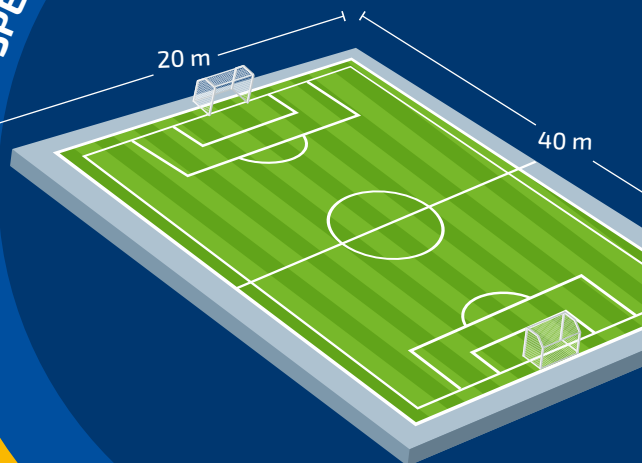

- **The goalkeeper** (the only player without a visual impairment)
- **The coach:** Located in the dugout
- **The guide:** Located behind the opponent's goal

### FIELD SPECIFICATIONS

**TIME:**  
2 halves of  
20 minutes each